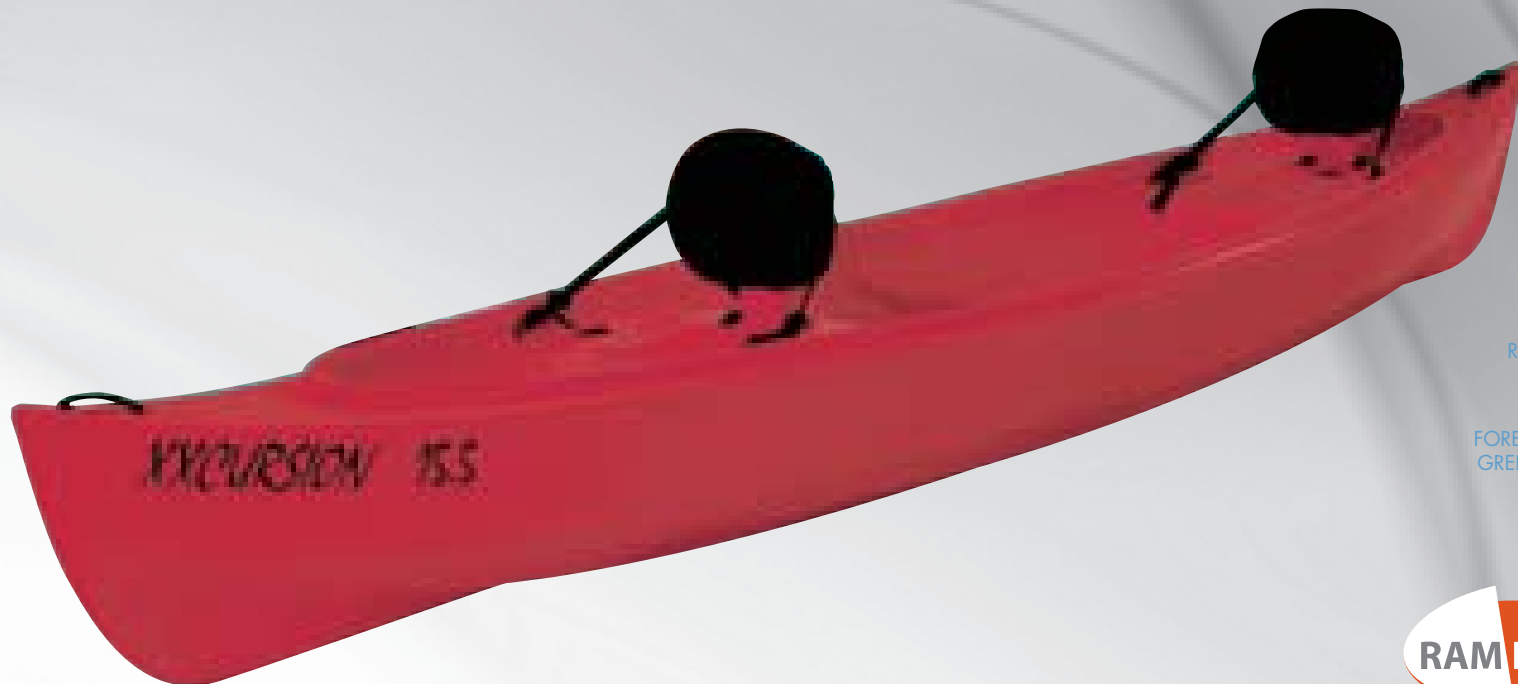

# Xxplorer™ 15.5 (15'6")

CANOEES

Future Beach responds to the increasing demands of the canoe enthusiast in the 21st century. Our expert team of designers has shaped a unique and high quality rotomolded canoe constructed from our exclusive three-layer RamLink™ 3 material, which provides superior stiffness and durability. The asymmetrical shallow V-shape hull creates speed, stability, tracking, and unmatched performance. The XXplorer™ 15.5 is ready to take its place as the best overall value in the canoe category.

## Standard Features:

- \_Made from rotomolded RamLink™ 3 material – UV Resistant
- \_Light weight and extremely rigid
- \_Stable design with a wide 37" (94 cm) beam
- \_DuraFit™ end caps with grab handles
- \_Ergonomic molded contoured seats fore and aft
- \_Black vinyl gunnels
- \_Multiple drink holders
- \_Molded in bow and stern seats
- \_Center wood yoke
- \*optional central cooler seat

# XXCURSION™ 15.5 (1'6")

Future Beach has designed the XXcursion™ 15.5 – a revolutionary canoe that is developing into a category of its own. This true unibody and seamless one piece design sets a new standard of excellence in the industry. Our unique RamLink™ 2 internally molded foam core construction provides stiffness, buoyancy and tremendous safety to this canoe - It's virtually unsinkable. We complement this technology with all the comfort and convenience your family deserves including two adjustable seatbacks, seat cushions, multiple drink holders and storage compartments.

## Standard Features:

- \_Made from rotomolded Ramlink 2 material – UV Resistant
- \_Virtually unsinkable
- \_Front and rear padded folding backrests
- \_Multiple drink holders

- \_Storage Tray
- \_Deluxe carry handles
- \_Three Molded in Seats
- \_Molded in Cup Holders
- \_Molded in Storage tray