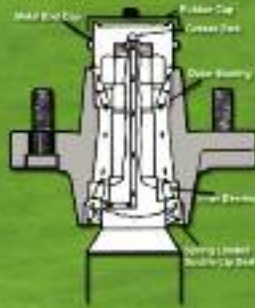

BENEFITS OF THE SURE-LUBE SYSTEM STANDARD ON ALL AXLES

- Provides positive lubrication by eliminating air pockets in the hub cavity
- Clean, easy maintenance, no disassembly required
- Allows you to change grease in the hubs in just minutes by pumping the old grease out with new grease

STANDARD FEATURES

- ICC Approved Lighting
- Treated Plywood Deck
- Stake Pockets
- Tilt Bed
- 2" Coupler - All Models

KU-58S, KVU-2000WS

- Removable Side Racks - KVU Models only
- Treated 5/4" x 6" Side Racks - KVU Models only
- Removable Tailgate
- Plastic Step Fenders on All Models

STANDARD FEATURES

- All Tubular Frame
- 2" Ball
- Polyester Powder Coat Finish
- Stake Pockets for 2" x 4" Side Racks
- Enclosed Wiring
- Hot Dipped Galvanized Ramps
- Tongue Jack on all Tandems
- Pressure Treated 2" x 12" Decking

KU & KUT

OPTIONAL FEATURES

- All Galvanized Frame
- Side Racks for KSU, KU and KUT models
- Disc Brakes on Single Axle Trailer

Karavan Trailers Incorporated Warranty Policy

Karavan Trailers, Inc. warrants each new Karavan Trailers Trailer to be free from defects in materials and workmanship for a period of one (1) year from date of purchase or two (2) years from the date of manufacturer. Karavan Trailers shall repair or replace, without charge, any parts found to be defective because of imperfect workmanship or materials, within a reasonable time after the trailer is returned at purchaser's expense to any Karavan Trailers authorized distributor or dealer. Karavan Trailers will have a limited lifetime warranty against manufacturer defects on the frame. See karavantrailers.com for full description of our warranty policy.

KARAVAN

T R A I L E R S

P.O. Box 27 • 100 Karavan Drive • Fox Lake, Wisconsin 53933
(920) 928-6200 • FAX (920) 928-6201