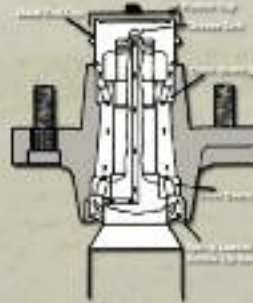

BENEFITS OF THE SURE-LUBE SYSTEM STANDARD ON ALL AXES

- Provides positive lubrication by eliminating air pockets in the hub cavity
- Clean, easy maintenance, no disassembly required
- Allows you to change grease in the hubs in just minutes by pumping the old grease out with new grease

STANDARD FEATURES

- Waterproof Lighting
- Adjustable Running Gear
- Polyester Powder Finish
- Hot Dipped Galvanized Finish

Karavan Trailers Incorporated Warranty Policy

Karavan Trailers, Inc. warrants each new Karavan Trailers Trailer to be free from defects in materials and workmanship for a period of one (1) year from date of purchase or two (2) years from the date of manufacturer. Karavan Trailers shall repair or replace, without charge, any parts found to be defective because of imperfect workmanship or materials, within a reasonable time after the trailer is returned at purchaser's expense to any Karavan Trailers authorized distributor or dealer. Karavan Trailers will have a limited lifetime warranty against manufacturer defects on the frame. See karavantrailers.com for full description of our warranty policy.

KARAVAN

T R A I L E R S

P.O. Box 27 • 100 Karavan Drive • Fox Lake, Wisconsin 53933
(920) 928-6200 • FAX (920) 928-6201