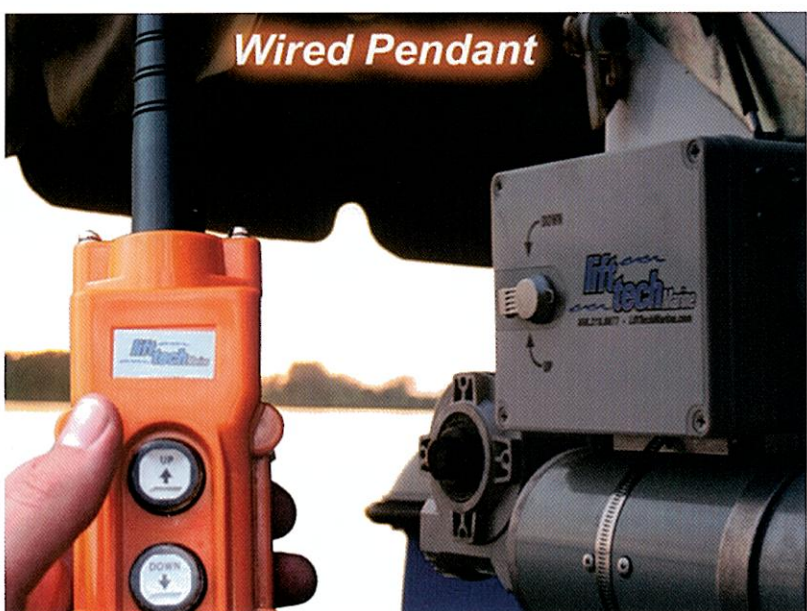

Wired Pendant