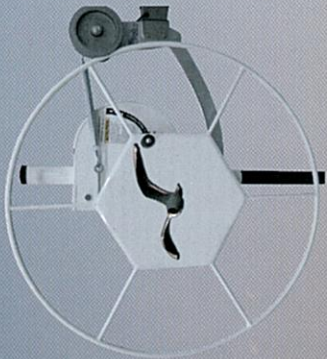

**Boat Lift Motors**

**Wheel Drive**

**New For 2010**  
**Wheel Drive**  
**Motors**

Lift Tech Marine introduces their new Wheel Drive which will fit all current lift applications with a 21st century approach.

- Product features include:
- 30% more speed
  - Extreme ease of installation
  - Adjustable spring tensioner
  - 110 Volt A/C or 12 Volt D/C

Lift Tech Marine puts forth an unbeatable combination of leading-edge technology and industry experience. The results show in our new mounting system.