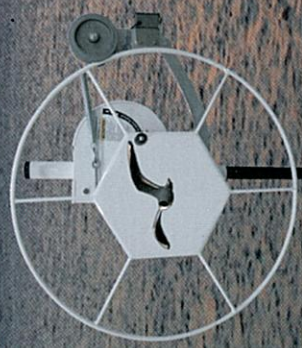

**Boat Lift Motors**

**Wheel Drive**

**New For 2010**  
**Wheel Drive**  
**Motors**

Lift Tech Marine introduces their new Wheel Drive which will fit all current lift applications with a 21st century approach.

- Product features include:
- 30% more speed
  - Extreme ease of installation
  - Adjustable spring tensioner
  - 110 Volt A/C or 12 Volt D/C

Lift Tech Marine puts forth an unbeatable combination of leading-edge technology and industry experience. The results show in our new mounting system.

### D/C Manual 12 Volt / 24 Volt

A 12 Volt solution to removing your wheel and using your boat battery to operate your lift. Comes with a 15' cable to connect to your boat battery. Also comes with a dock side key switch.