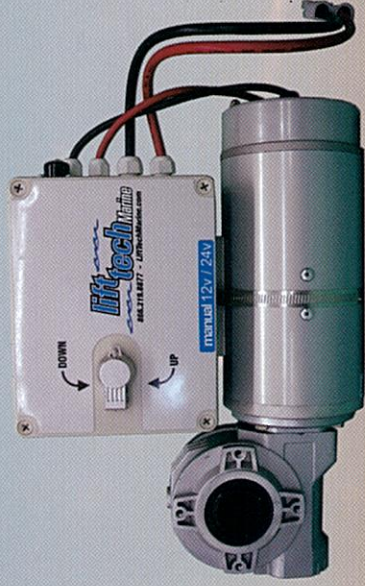

D/C Boat Lift Motors

D/C Manual 12 Volt / 24 Volt

A 12 Volt solution to removing your wheel and using your boat battery to operate your lift. Comes with a 15' cable to connect to your boat battery. Also comes with a dock side key switch.