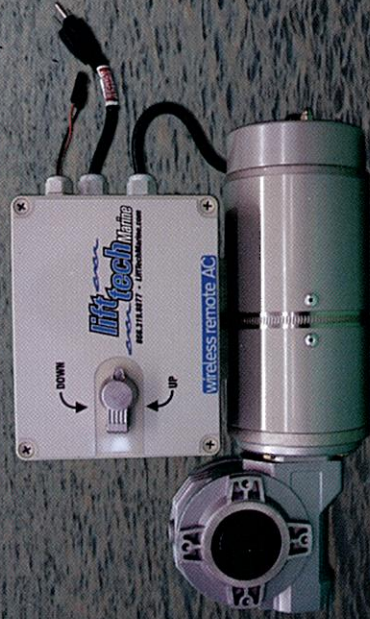

### Solar Panels

10 watt solar panel & pole (round or square post)  
20 watt 24v solar panel & pole (round or square post)  
10 watt solar panel and extended pole available for wakeboard boats.

## Battery Trays

BT1 - single group 24 hanging  
BT2 - double group 24 hanging  
BT3 - clamps to post

### A/C Remote

110 Volt remote control. Comes with 2 long range FM remote transmitters with locking feature, and a bright L.E.D. canopy light for night docking. This motor also has the dock side key switch.

### D/C Remote 12 Volt / 24 Volt

12 Volt or 24 Volt remote control. Comes with 2 long range FM remote transmitters with locking feature, and a bright L.E.D. canopy light for night docking. This motor also has the dock side key switch. Includes a 4' power cable. D/C accessories listed below.