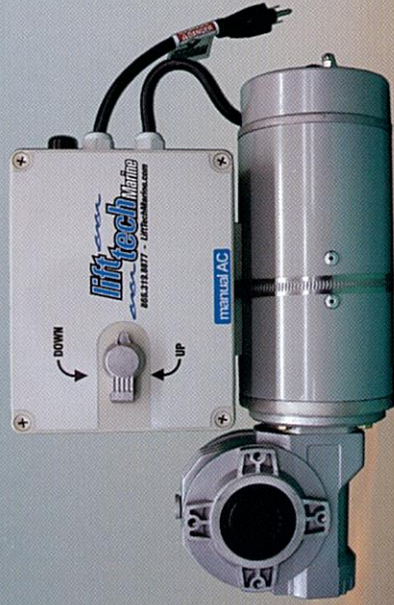

A/C Boat Lift Motors

A/C Manual 110 Volt

Lift Tech left no stone un-turned with our best seller. The motor comes with the latest electronics and a dock side key switch. This low amp draw motor allows for a wide range of lakeside power variations. (Check with manufacturer for power requirements)