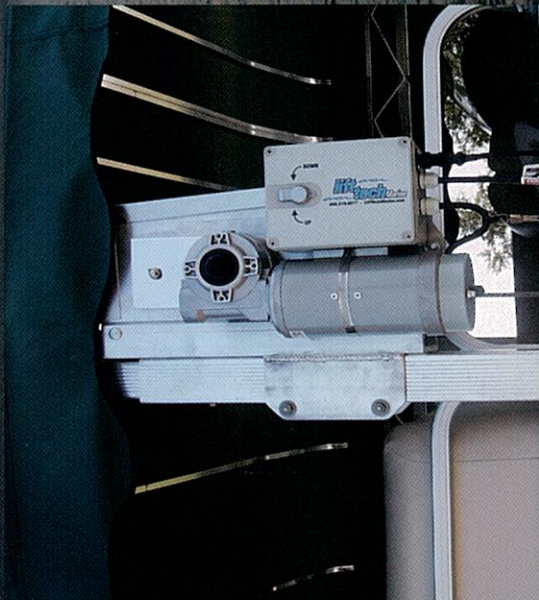

SUMMER FUN BEGINS WITH LIFT TECH!

Lift Tech Marine
2601 11th Street South
Brainerd, MN 56401

www.lifttechmarine.com

Lift Tech Marine
2601 11th Street South
Brainerd, MN 56401

www.lifttechmarine.com