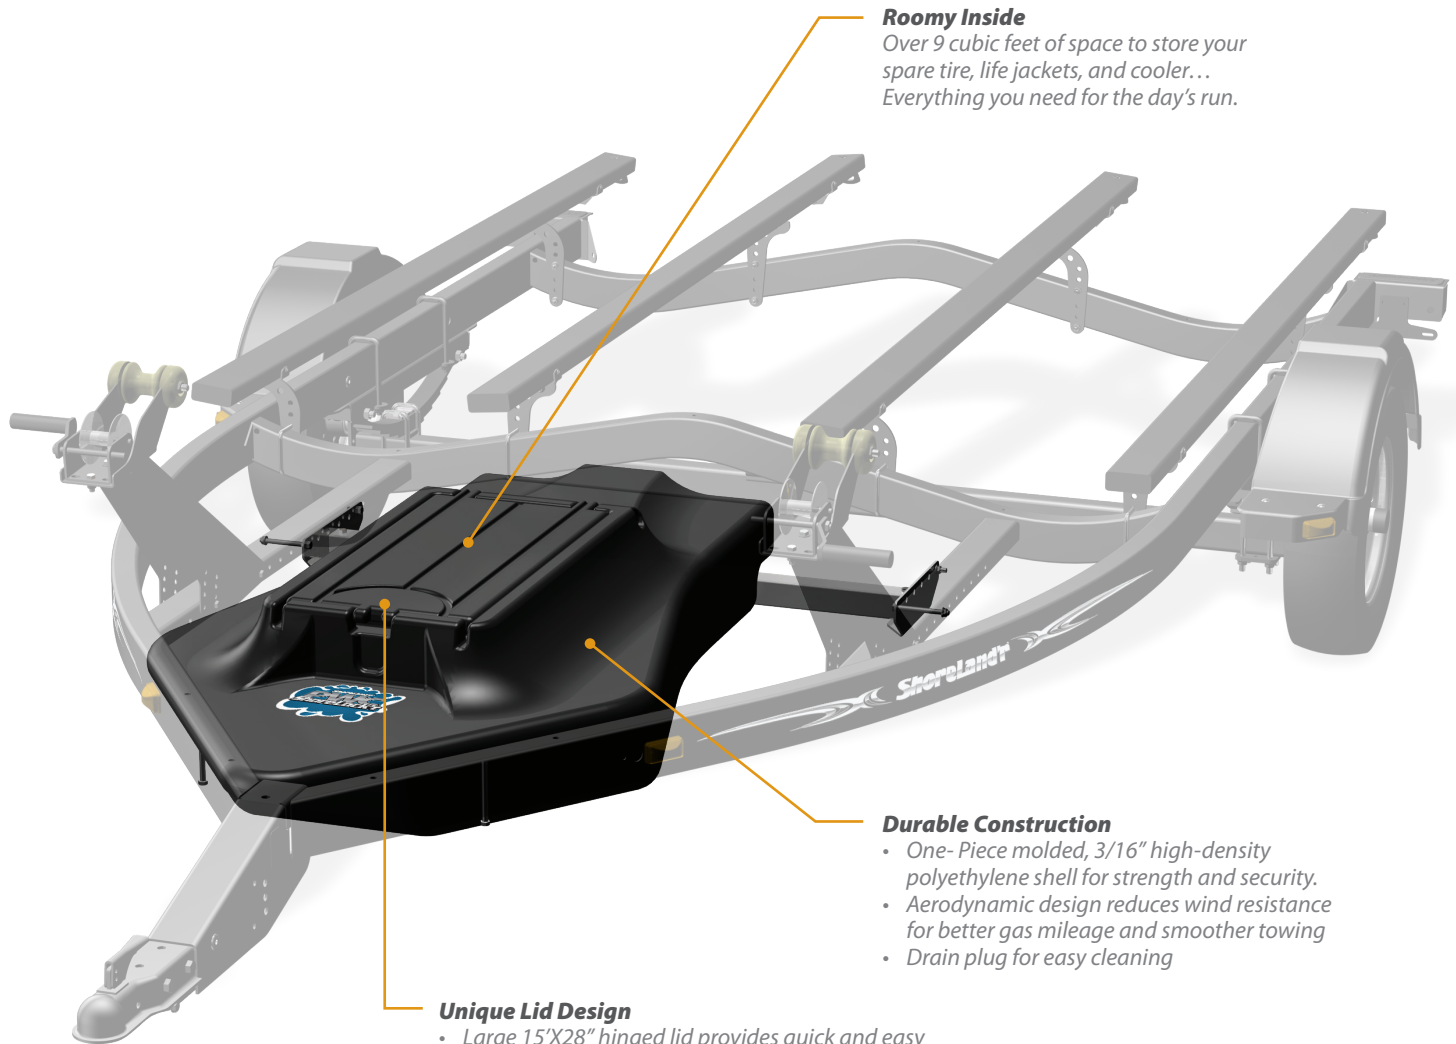

# ShoreLand'r® PWC ShoreLock'r TA0204-03

**Perfect for storing all your gear before, during and after your outing.**

The new black ShoreLock'r has a custom shape and re-designed mounting brackets. It now fits all ShoreLand'r Double PWC trailer models creating a dry, safe and convenient storage space on-board your trailer.

### Roomy Inside

Over 9 cubic feet of space to store your spare tire, life jackets, and cooler... Everything you need for the day's run.

### Durable Construction

- One-Piece molded, 3/16" high-density polyethylene shell for strength and security.
- Aerodynamic design reduces wind resistance for better gas mileage and smoother towing
- Drain plug for easy cleaning

### Unique Lid Design

- Large 15'X28" hinged lid provides quick and easy access to the entire storage area.
- Rubber gasket to keep contents dry.
- Secure metal latch incorporates a hasp that may be pinned or padlocked for extra protection.