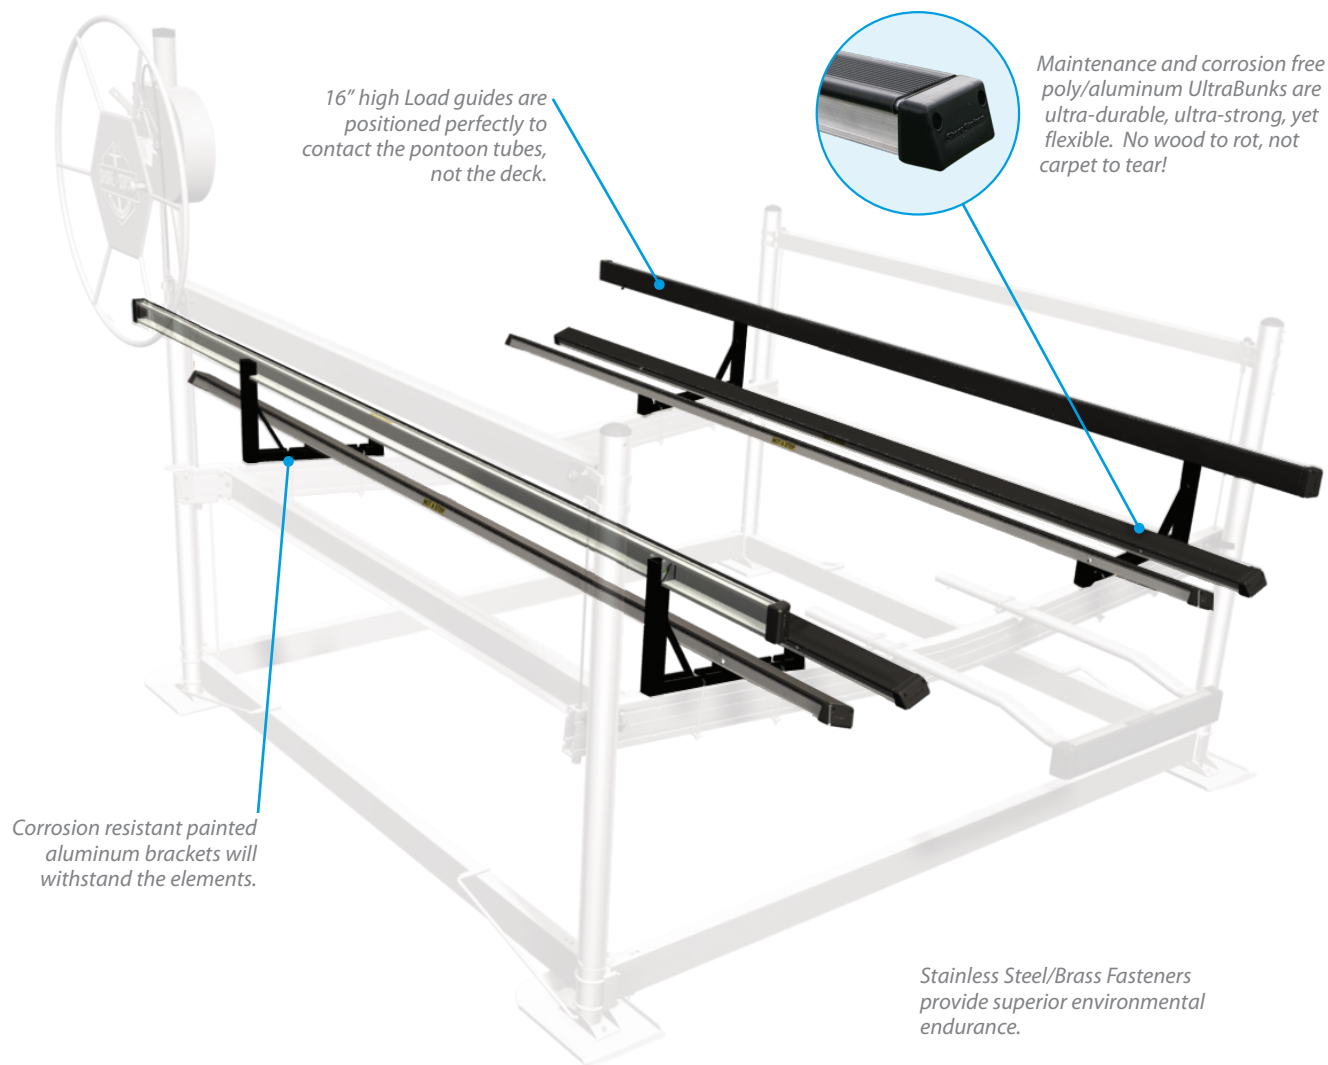

## Pontoon Tube Cradle with Load Guide Kit

The 14' L x 4' W double UltraBunk cradle and load guide combination allows you to safely guide the boat on the lift in rough water without damage and provides the ultimate support. The unique kit is designed to work well on both triple tube Tritoons and standard pontoons with tubes up to 29".

**Fits 3000 to 6000 lb. aluminum vertical lifts with aluminum or steel cradles!**

16" high Load guides are positioned perfectly to contact the pontoon tubes, not the deck.

Maintenance and corrosion free poly/aluminum UltraBunks are ultra-durable, ultra-strong, yet flexible. No wood to rot, not carpet to tear!

Corrosion resistant painted aluminum brackets will withstand the elements.

Stainless Steel/Brass Fasteners provide superior environmental endurance.